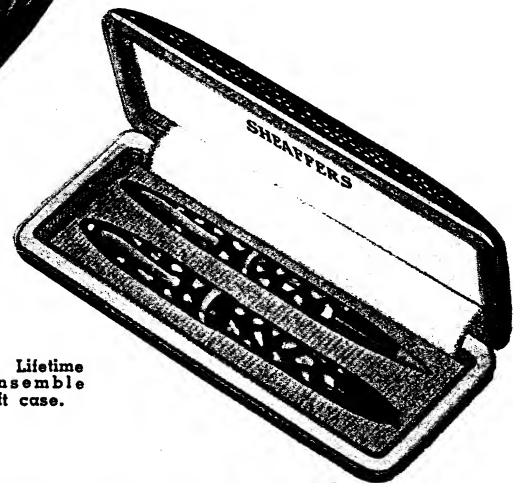

STATESMAN Lifetime Feathertouch ensemble in deluxe gift case.

One-Stroke Vacuum

Color	Ensemble Code
Black	2L86
Ebonized Pearl	2D86
Golden Brown	2C86
Rose Glow	2F86
Gray Pearl	2P86
Marine Green	2E86

Visulated—(Lever Style)

Color	Ensemble Code
Black	2L2
Ebonized Pearl	2D2
Golden Brown	2C2
Rose Glow	2F2
Gray Pearl	2P2
Marine Green	2E2

STATESMAN LIFETIME FEATHERTOUCH